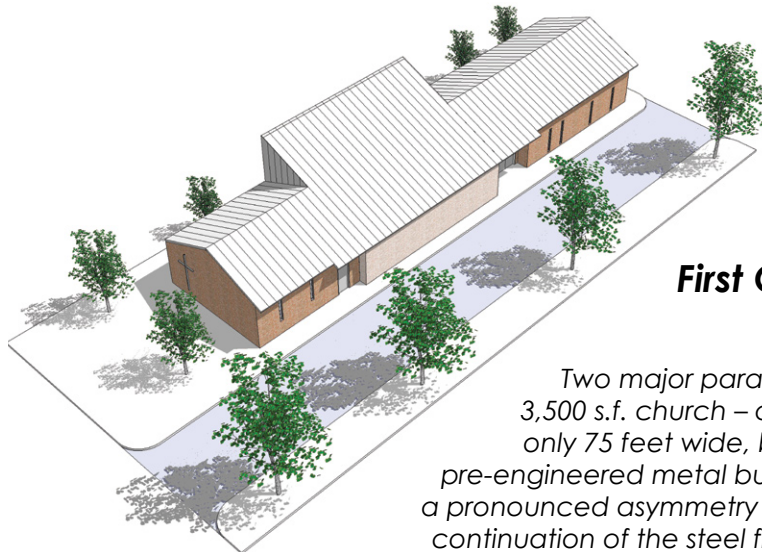

Richard Wright Architects

3200 Main St., Suite 6.3
Dallas, Texas 75226-1569
Phone: 214-747-4240
Fax: 214-939-5233

www.rwrightarchitects.com

**First Generation Baptist Church
Dallas, Texas**

Two major parameters drove the design of this small 3,500 s.f. church – a very tight budget, and a site that is only 75 feet wide, but 690 feet deep. The layout of the pre-engineered metal building is compact and efficient, with a pronounced asymmetry in the worship space realized by the continuation of the steel frame up and past the gable roof, to create a north-facing wall for the twelve windows of the Apostles.