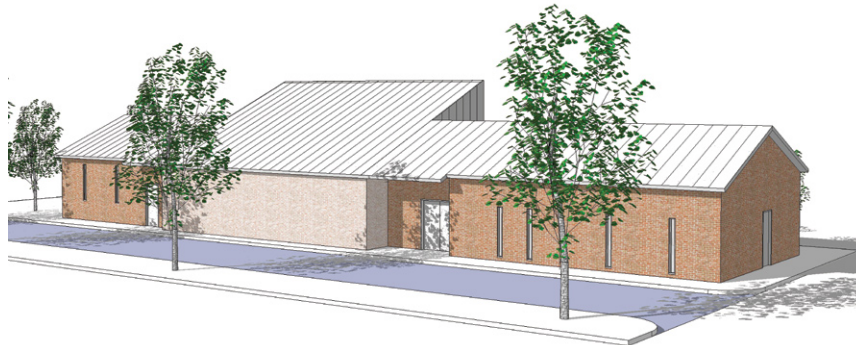

Richard Wright Architects

3200 Main St., Suite 6.3
Dallas, Texas 75226-1569
Phone: 214-747-4240
Fax: 214-939-5233

www.rwrightarchitects.com

**First Generation Baptist Church
Dallas, Texas**

Two major parameters drove the design of this small 3,500 s.f. church – a very tight budget, and a site that is only 75 feet wide, but 690 feet deep. The layout of the pre-engineered metal building is compact and efficient, with a pronounced asymmetry in the worship space realized by the continuation of the steel frame up and past the gable roof, to create a north-facing wall for the twelve windows of the Apostles.