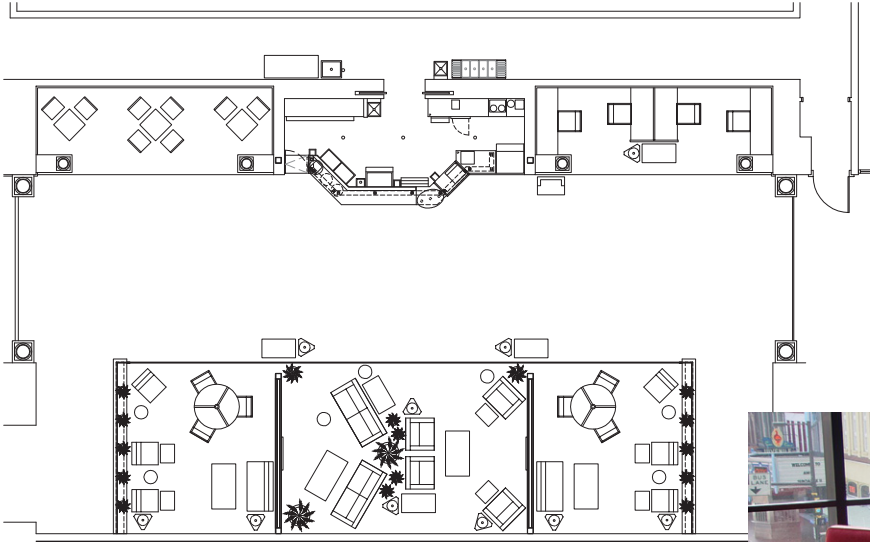

Starbucks Espresso / Internet Café Renaissance Worthington Hotel Fort Worth, Texas

4,000 s.f. interior remodel of a heavily-traveled but under-used bridge between two hotel towers in downtown Fort Worth. Construction details and plumbing alterations were coordinated with the interior designer who selected furniture and finishes.