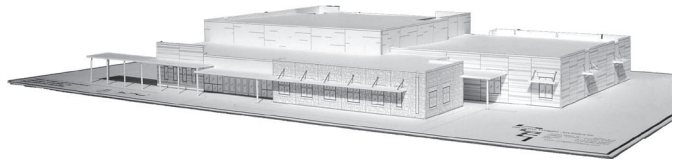

## Westchester Community Church (Unbuilt) Grand Prairie, Texas

19,000 s.f. Phase I with Sanctuary for 250 people, on a 13-acre site with parking, detention pond, soccer and softball fields. Phase II includes 15,000 s.f. of Classrooms and Activity Center. Phase III includes 80,000 s.f. of Learning Center/Dining, Fitness Center, and 1,800-seat Sanctuary. Design concept defined three separate "buildings" of different height, with space between them defining entrances and major circulation paths inside, affording light and views throughout.