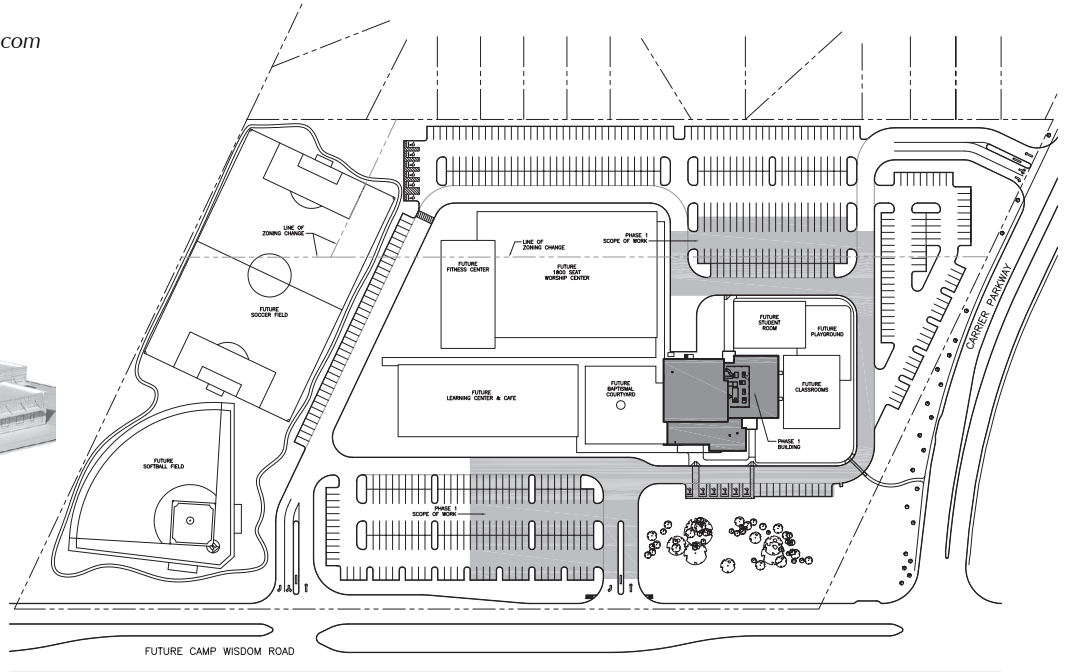

## Westchester Community Church (Unbuilt) Grand Prairie, Texas

19,000 s.f. Phase I with Sanctuary for 250 people, on a 13-acre site with parking, detention pond, soccer and softball fields. Phase II includes 15,000 s.f. of Classrooms and Activity Center. Phase III includes 80,000 s.f. of Learning Center/Dining, Fitness Center, and 1,800-seat Sanctuary. Design concept defined three separate "buildings" of different height, with space between them defining entrances and major circulation paths inside, affording light and views throughout.