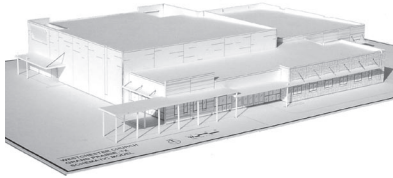

## Westchester Community Church (Unbuilt) Grand Prairie, Texas

19,000 s.f. Phase I with Sanctuary for 250 people, on a 13-acre site with parking, detention pond, soccer and softball fields. Phase II includes 15,000 s.f. of Classrooms and Activity Center. Phase III includes 80,000 s.f. of Learning Center/Dining, Fitness Center, and 1,800-seat Sanctuary. Design concept defined three separate "buildings" of different height, with space between them defining entrances and major circulation paths inside, affording light and views throughout.