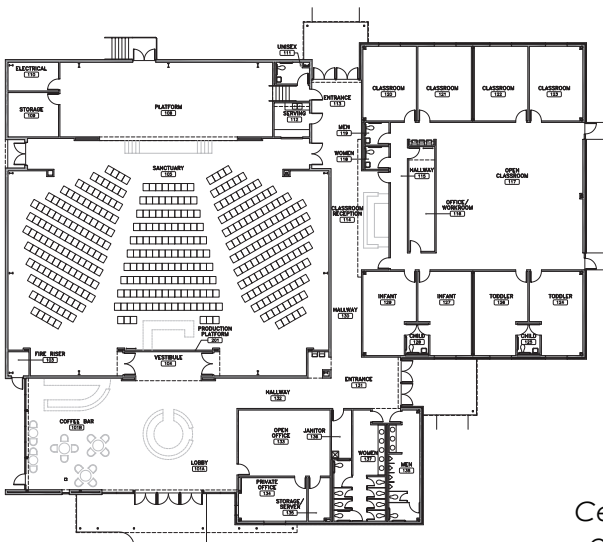

## Westchester Community Church (Unbuilt) Grand Prairie, Texas

19,000 s.f. Phase I with Sanctuary for 250 people, on a 13-acre site with parking, detention pond, soccer and softball fields. Phase II includes 15,000 s.f. of Classrooms and Activity Center. Phase III includes 80,000 s.f. of Learning Center/Dining, Fitness Center, and 1,800-seat Sanctuary. Design concept defined three separate "buildings" of different height, with space between them defining entrances and major circulation paths inside, affording light and views throughout.