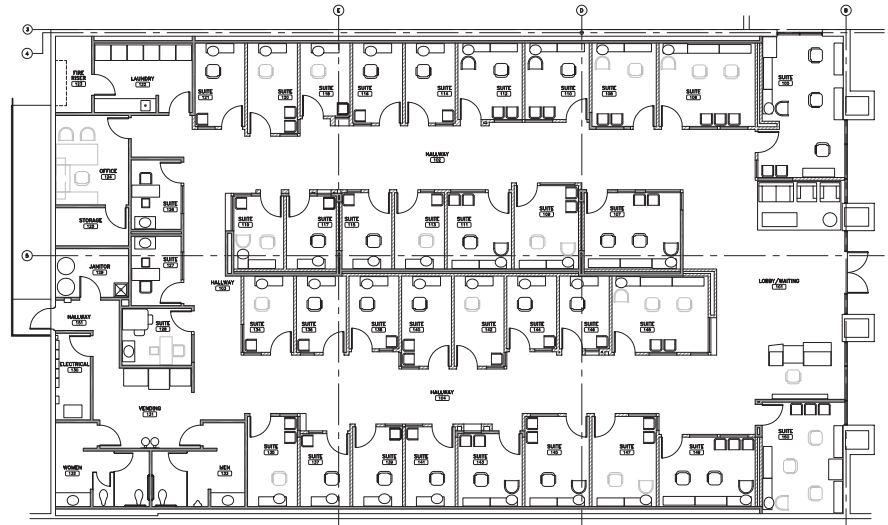

## **Old World Salons North Richland Hills & Southlake, Texas**

*8,000 s.f. interior finish out of a salon concept where services are rendered by cosmetology professionals leasing individual 150-300 s.f. suites. The interesting play of color and planes, in three dimensions, adds individual character to each space while establishing a coherent theme overall.*