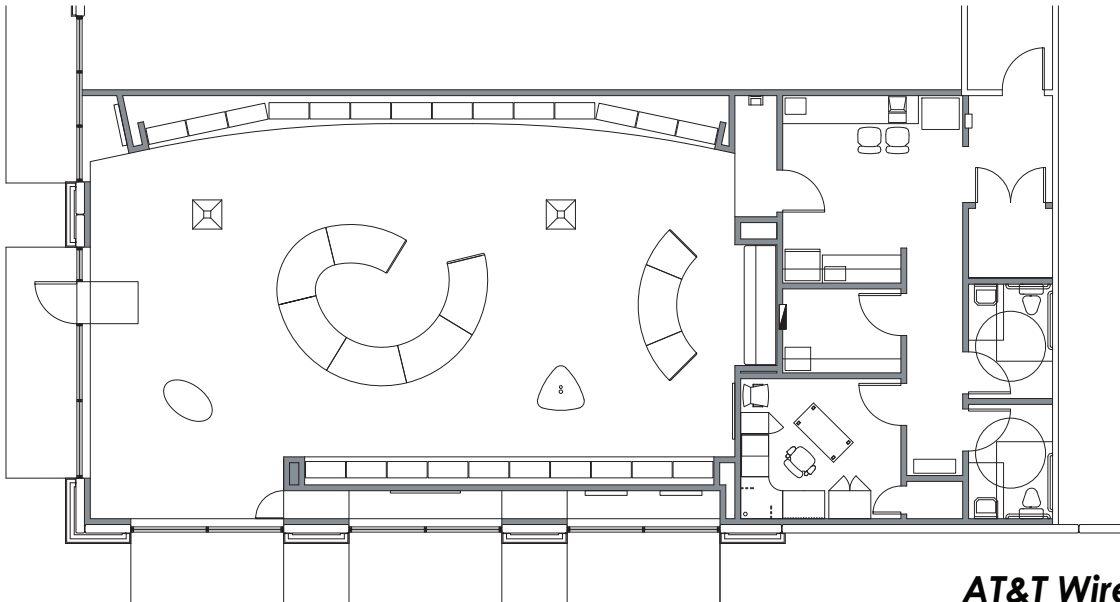

### **AT&T Wireless Store Burleson, Texas**

*Of the many AT&T Wireless stores done by RWA across Texas, the Burleson store was unique in that the lease space did not fit any of the prototype plans in the corporate design standards. We designed the corner lease space to admit light into the space from the usually non-existent side wall, while creating additional display space. The streetscape was also enhanced by not having the windows blacked-out, as was typically done.*