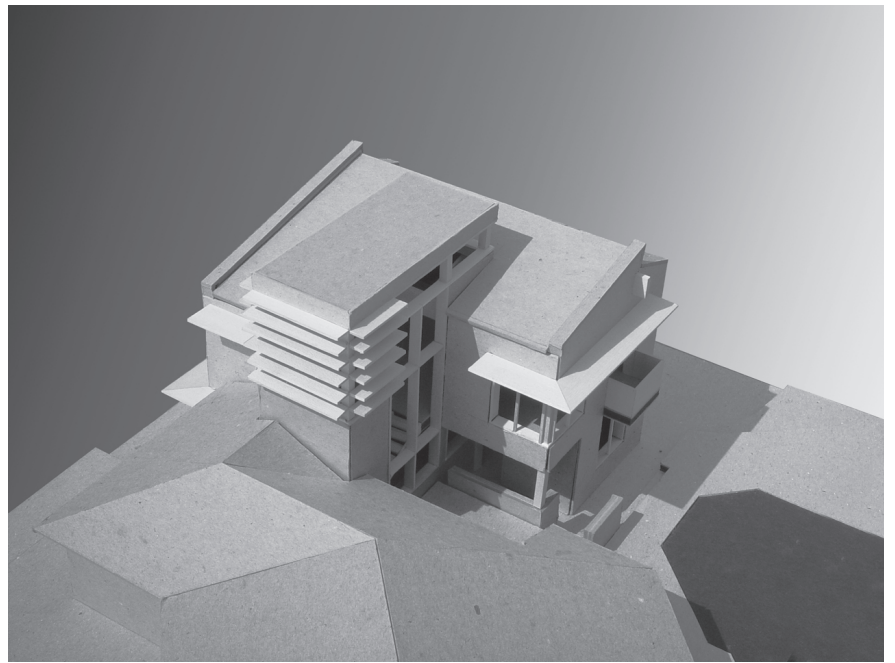

Richard Wright Architects

www.rwrightarchitects.com

Residential Addition (Unbuilt) Dallas, Texas

The existing home was designed by a well-known Dallas architect, and the addition was to be as rich and diverse. It was on a tight in-town residential lot with a swimming pool in an older neighborhood. The Owner wanted natural light and intriguing spatial play – nooks and crannies, ups and downs. Alas, even the best projects don't get built for one reason or another.