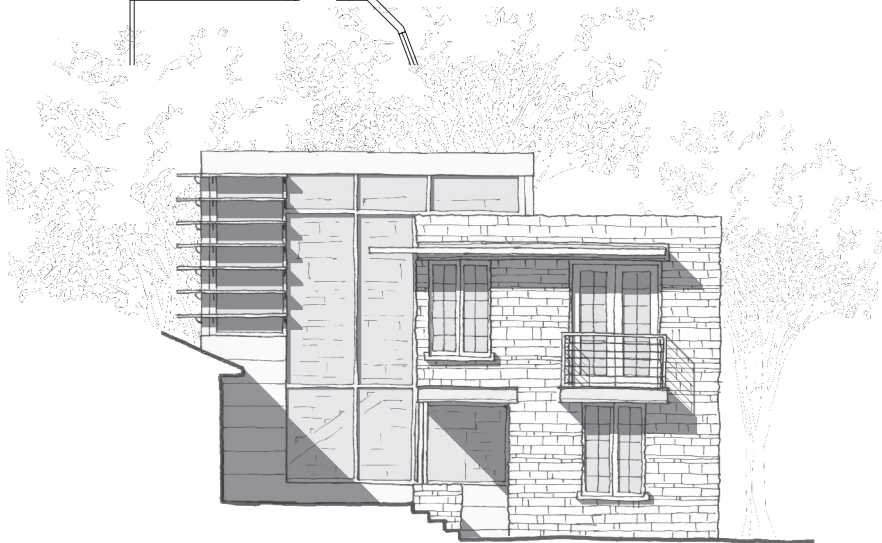

Richard Wright Architects

www.rwrightarchitects.com

Residential Addition (Unbuilt) Dallas, Texas

The existing home was designed by a well-known Dallas architect, and the addition was to be as rich and diverse. It was on a tight in-town residential lot with a swimming pool in an older neighborhood. The Owner wanted natural light and intriguing spatial play – nooks and crannies, ups and downs. Alas, even the best projects don't get built for one reason or another.