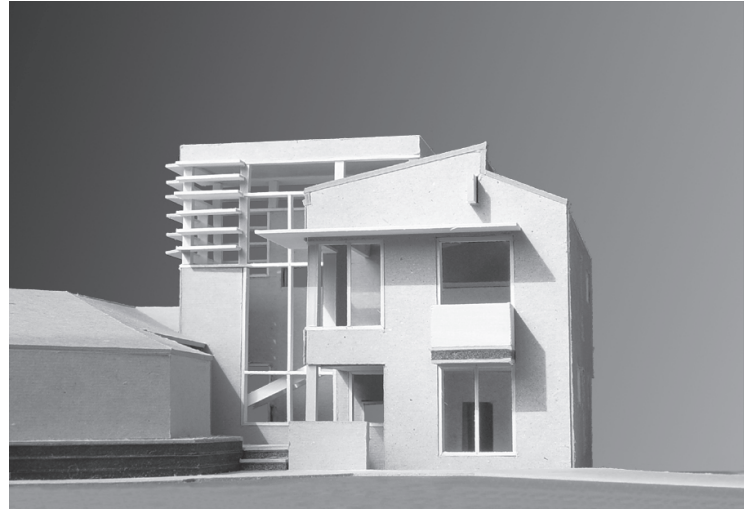

Richard Wright Architects

www.rwrightarchitects.com

Residential Addition (Unbuilt) Dallas, Texas

The existing home was designed by a well-known Dallas architect, and the addition was to be as rich and diverse. It was on a tight in-town residential lot with a swimming pool in an older neighborhood. The Owner wanted natural light and intriguing spatial play – nooks and crannies, ups and downs. Alas, even the best projects don't get built for one reason or another.