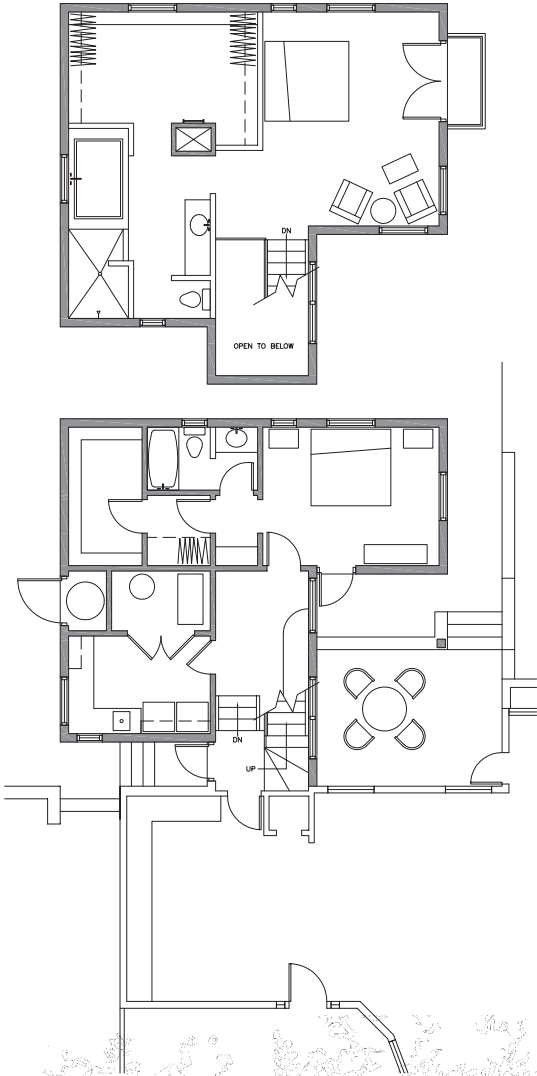

Richard Wright Architects

www.rwrightarchitects.com

Residential Addition (Unbuilt) Dallas, Texas

The existing home was designed by a well-known Dallas architect, and the addition was to be as rich and diverse. It was on a tight in-town residential lot with a swimming pool in an older neighborhood. The Owner wanted natural light and intriguing spatial play – nooks and crannies, ups and downs. Alas, even the best projects don't get built for one reason or another.